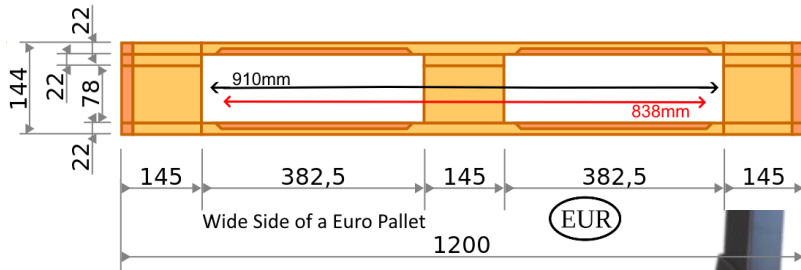

Extra Wide Low Profile Pallet Truck

This extra wide low profile pallet truck provides a solution for many customers with unusual pallet size. At a lowered height of just 51mm, the pallet truck will fit between many pallets that have a bottom slat.

This specialist size pallet truck with dimensions across the forks of 838mm, offers maximum stability and reduced pallet bend when lifting loads of up to 1500kg.

Model	ACLOW51-838X1220
Capacity (kg)	1500
Width across the forks (mm)	838
Fork length (mm)	1150
Min. fork height (mm)	51
Max. fork height (mm)	165
Steering wheel diameter (mm)	180x50
Load roller diameter (mm)	50x70
Handle height (mm)	1230
Total Length (mm)	1540
Weight (kg)	84
Fork dimensions (mm)	160x37